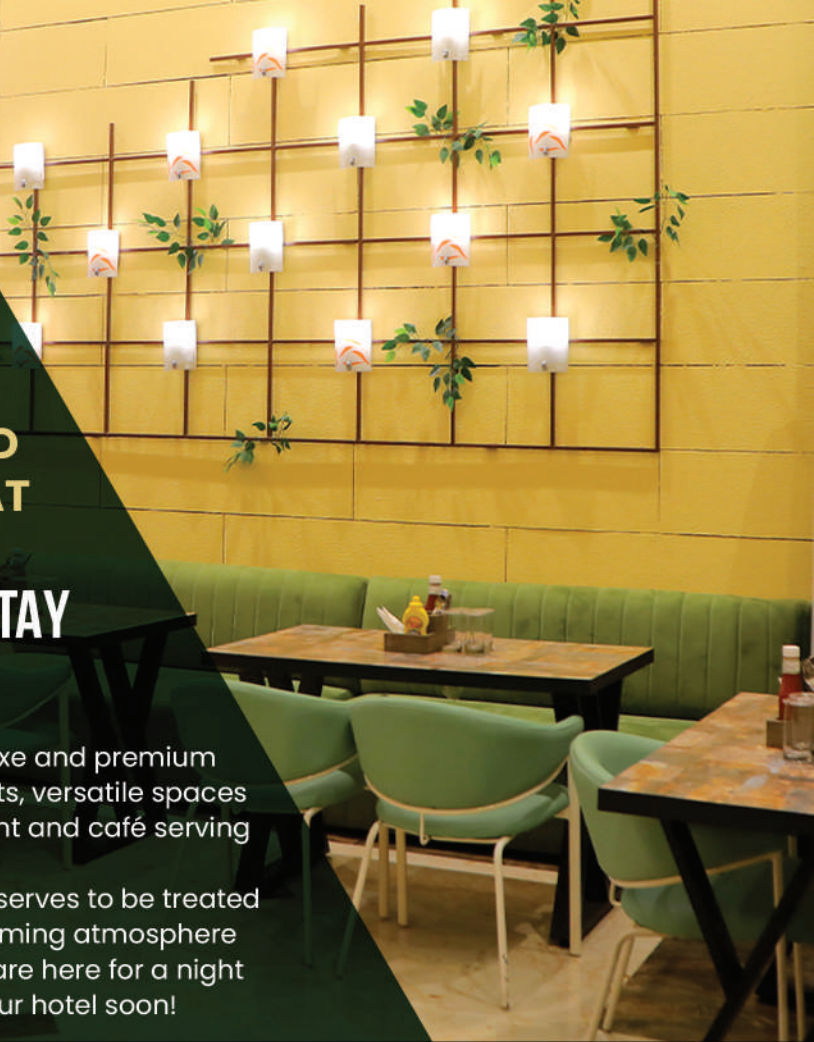

FEEL THE WARMTH OF
PREMIUM
HOSPITALITY
AT SK KLYDE GRAND

DISCOVER THE ULTIMATE BLEND OF ELEGANCE AND COMFORT AT SK KLYDE GRAND

YOUR HAVEN FOR A LUXURIOUS STAY

ABOUT US

SK Klyde Grand is a remarkable hotel with 151 deluxe and premium rooms, luxurious banquet facilities for grand events, versatile spaces for small events and conferences, and a restaurant and café serving delectable cuisine.

At SK Klyde Grand, we believe that every guest deserves to be treated like royalty. We strive to create a warm and welcoming atmosphere that makes everyone feel at home, whether they are here for a night or a week. We look forward to welcoming you to our hotel soon!

SERVICES AND FACILITIES

- Deluxe Rooms
- Premium Rooms
- Mystic Cafe (24 Hrs)
- Bayleaf
A Multi Cuisine Restaurant
- In-Room Dining (24 Hrs)
- Pro-Fit Gym
- Banquet Halls
- Conference Halls
- Board Rooms
- Open Terrace
- Seamless
Wi-Fi Connectivity